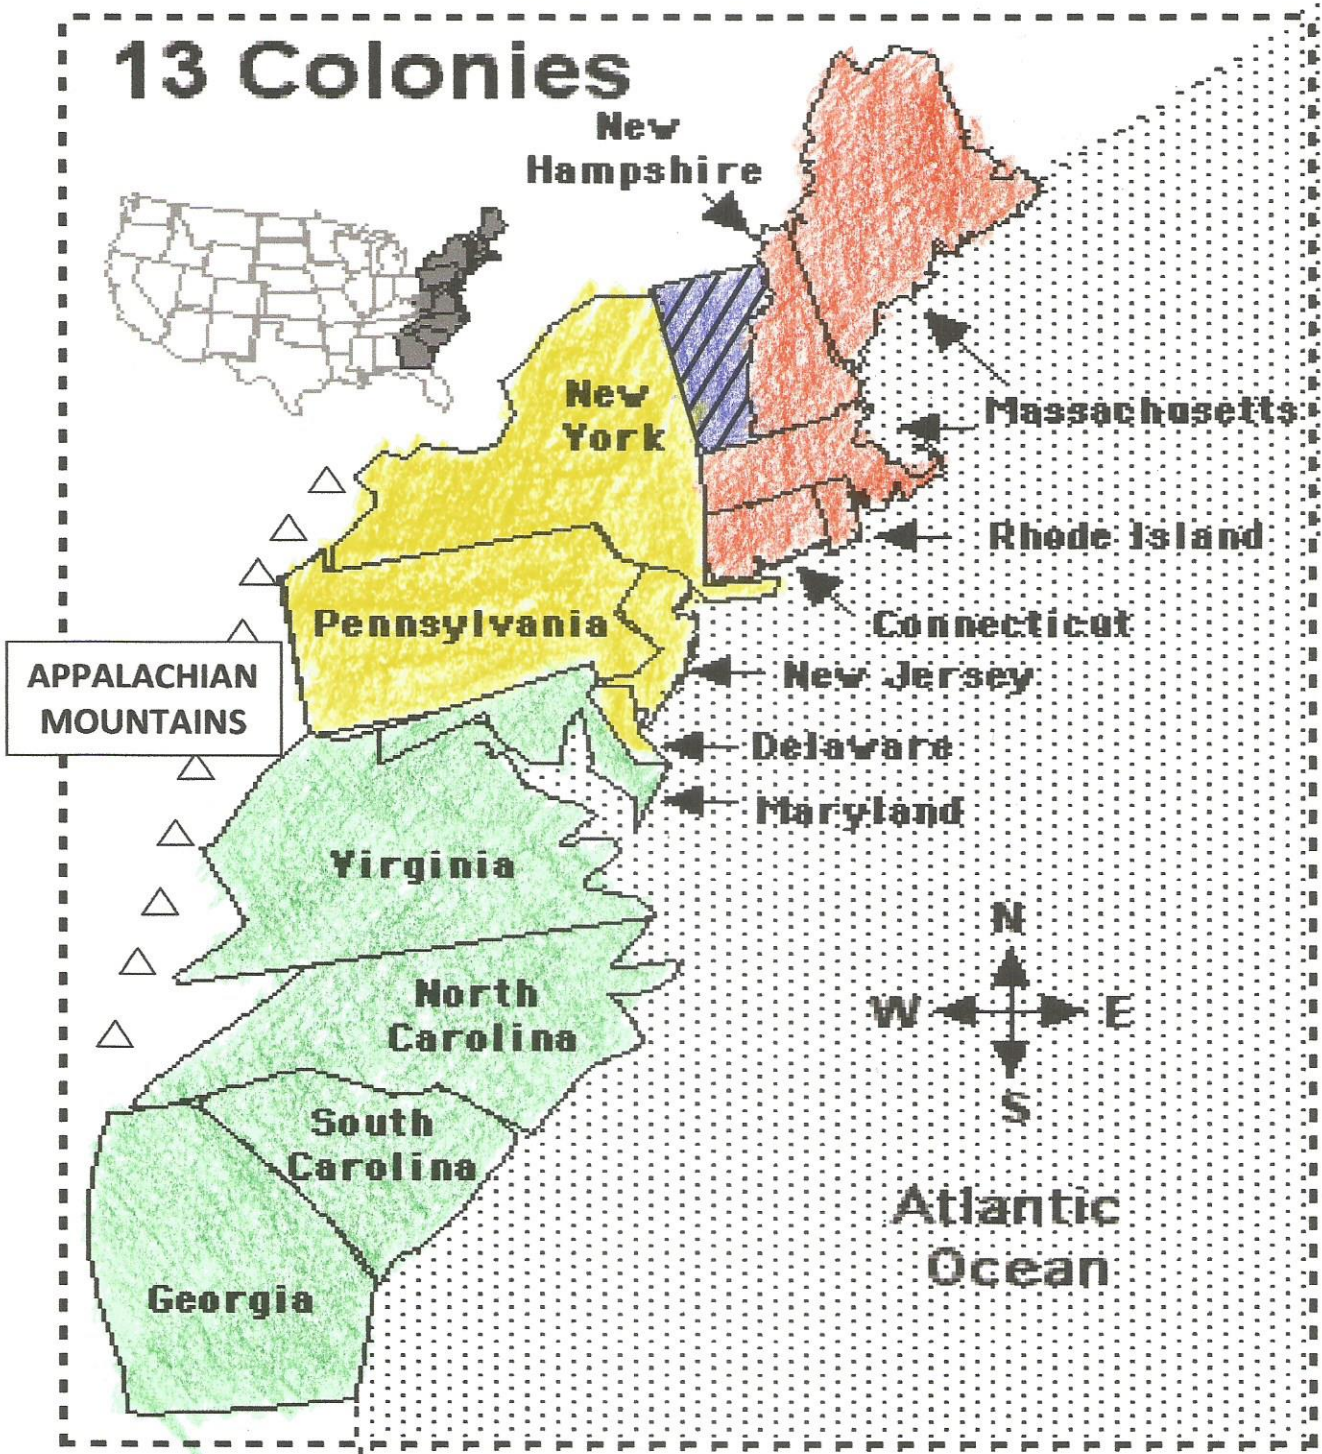

Map: Thirteen English Colonies

MAP INSTRUCTIONS:

1. LABEL: EACH COLONY (Abbr. OK)
 2. LABEL: "APPALACHIAN MOUNTAINS"
 3. LABEL: "ATLANTIC OCEAN"
 4. COLOR: EACH COLONIAL REGION + KEY
- (Note: See textbook, p. 101)

COLONIAL REGIONS:

- ENGLAND**
[CT / MA / NH / RI]
- MIDDLE**
[DE / NJ / NY / PA]
- SOUTHERN**
[GA / MD / NC / SC / VA]