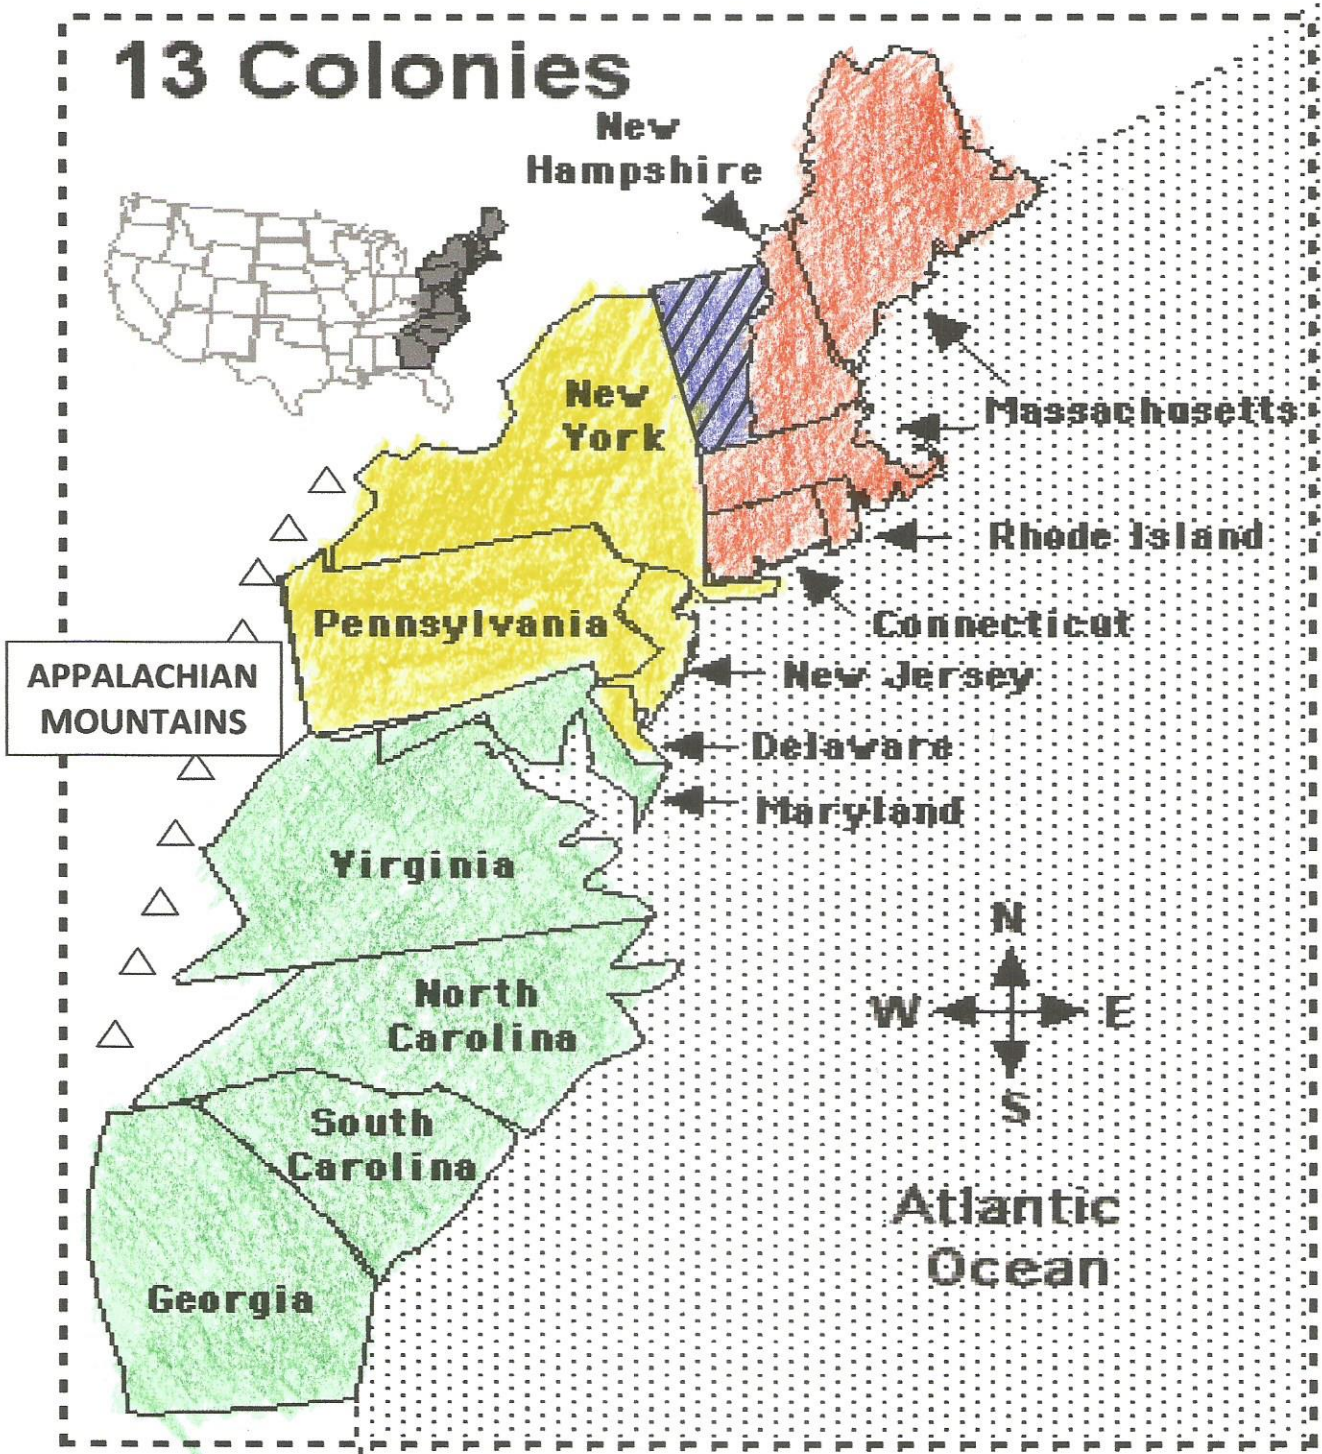

Map: Thirteen English Colonies

MAP INSTRUCTIONS:

1. **LABEL:** EACH COLONY (Abbr. OK)
2. **LABEL:** "APPALACHIAN MOUNTAINS"
3. **LABEL:** "ATLANTIC OCEAN"
4. **COLOR:** EACH COLONIAL REGION + KEY

(Note: See textbook, p. 101)

COLONIAL REGIONS:

- ENGLAND**
[CT / MA / NH / RI]
- MIDDLE**
[DE / NJ / NY / PA]
- SOUTHERN**
[GA / MD / NC / SC / VA]