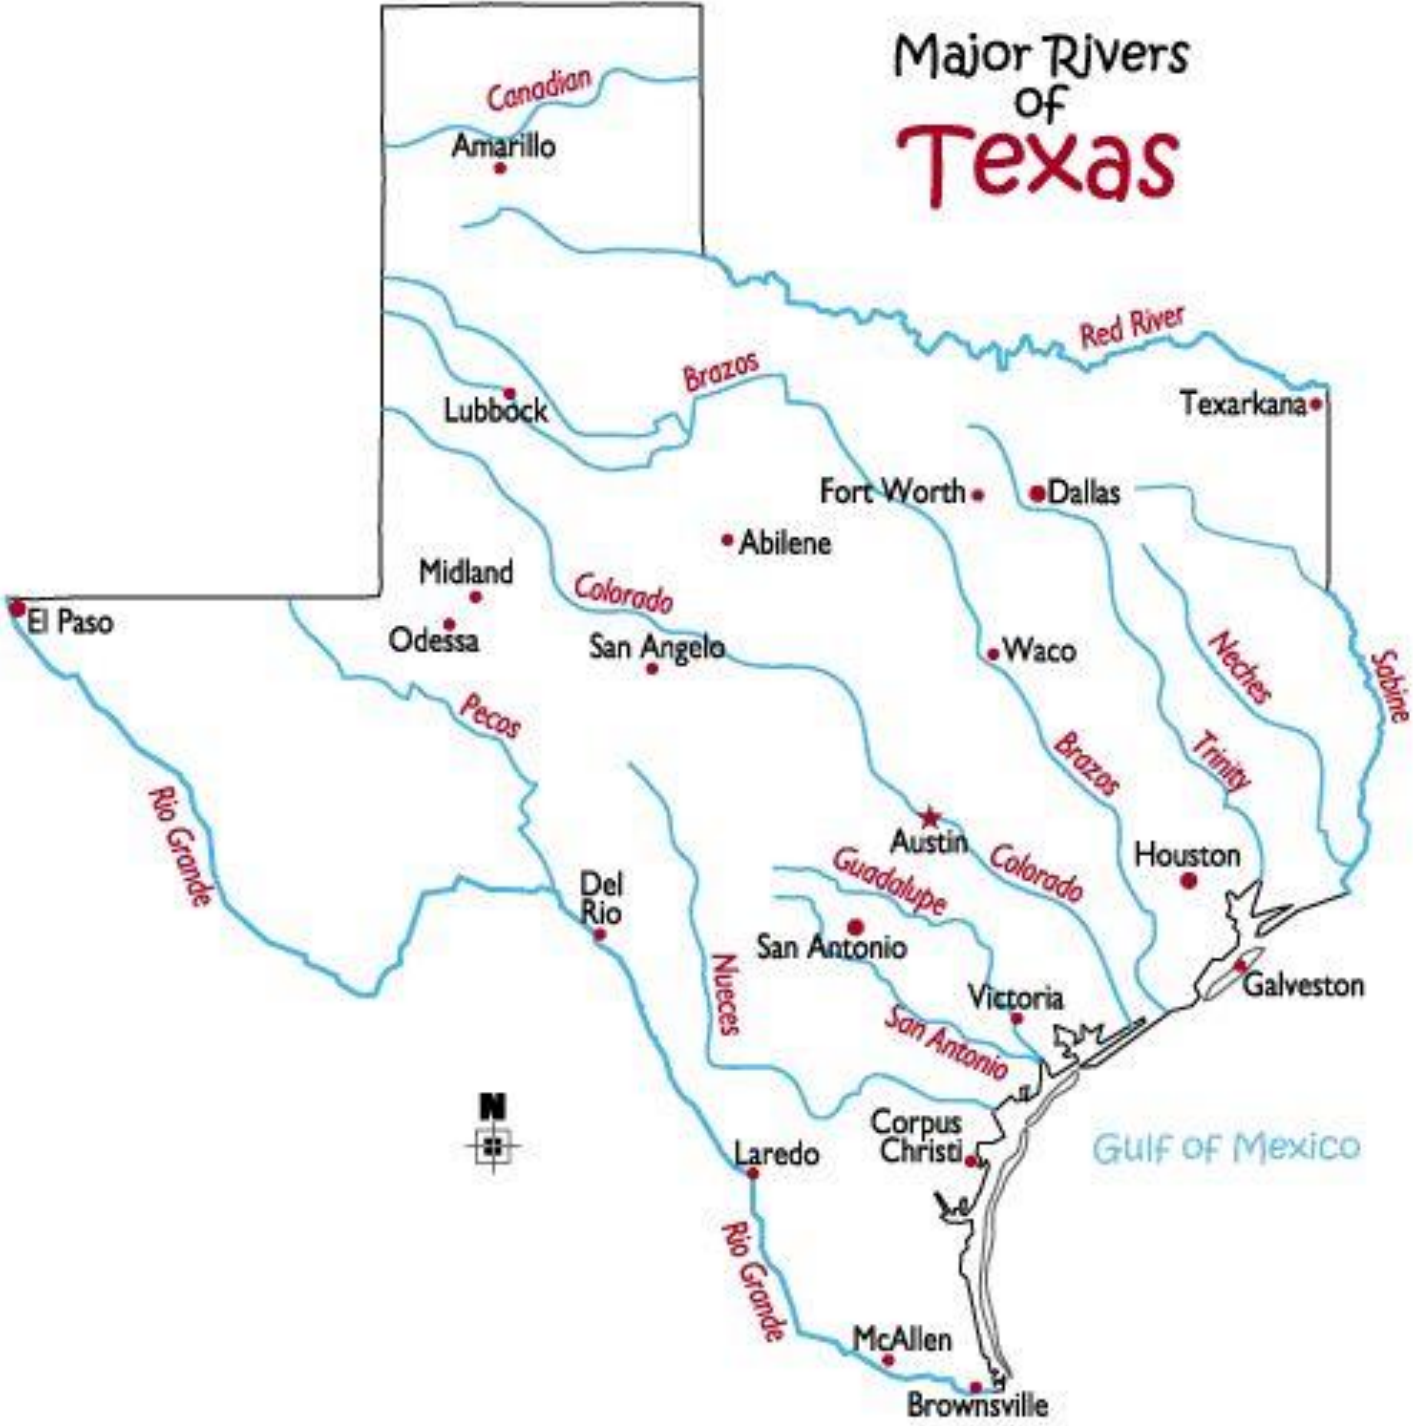

MAP: REGIONS OF TEXAS | MAP LABELING

DIRECTIONS: On the map, (1) DRAW/LABEL all entities listed below and (2) lightly shade the REGIONS.

Map Textbook Pages: RA20 | RA21 | 73

<p style="text-align: center;">Gulf Coastal Plains [GREEN]</p> <p>LANDFORMS</p> <ul style="list-style-type: none"> ▪ Galveston Island (●) <p>CITIES</p> <ul style="list-style-type: none"> ▪ Houston ▪ San Antonio ▪ Dallas ▪ Austin ▪ Corpus Christi ▪ Brownsville ▪ Laredo <p>WATER [Rivers: LIGHT BLUE lines]</p> <ul style="list-style-type: none"> ▪ GULF OF MEXICO ▪ Rio Grande ▪ Nueces River ▪ Colorado River ▪ Trinity River 	<p style="text-align: center;">North Central Plains [YELLOW]</p> <p>CITIES</p> <ul style="list-style-type: none"> ▪ Fort Worth ▪ Abilene ▪ Wichita Falls ▪ Waco <p>WATER [Rivers: LIGHT BLUE lines]</p> <ul style="list-style-type: none"> ▪ Red River ▪ Brazos River
<p style="text-align: center;">Great Plains [ORANGE]</p> <p>LANDFORMS</p> <ul style="list-style-type: none"> ▪ Balcones Escarpment ▪ Caprock Escarpment ▪ Llano Estacado ▪ Edwards Plateau <p>CITIES</p> <ul style="list-style-type: none"> ▪ Amarillo ▪ Lubbock ▪ Midland ▪ Odessa <p>WATER [Rivers: LIGHT BLUE lines]</p> <ul style="list-style-type: none"> ▪ Canadian River 	<p style="text-align: center;">Mountains & Basins [RED]</p> <p>LANDFORMS</p> <ul style="list-style-type: none"> ▪ Guadalupe Peak (▲) ▪ Big Bend National Park <p>CITIES</p> <ul style="list-style-type: none"> ▪ El Paso <p>WATER [Rivers: LIGHT BLUE lines]</p> <ul style="list-style-type: none"> ▪ Pecos River ▪ Rio Grande (<i>Yes, label it twice!</i>) <hr/> <p>DRAW / LABEL</p> <ul style="list-style-type: none"> ▪ MEXICO ▪ New Mexico [NM] ▪ Oklahoma [OK] ▪ Arkansas [AR] ▪ Louisiana [LA]

MAP: PHYSICAL REGIONS OF TEXAS

MAP: RIVERS + CITIES OF TEXAS

MAP: REGIONS + CITIES OF TEXAS